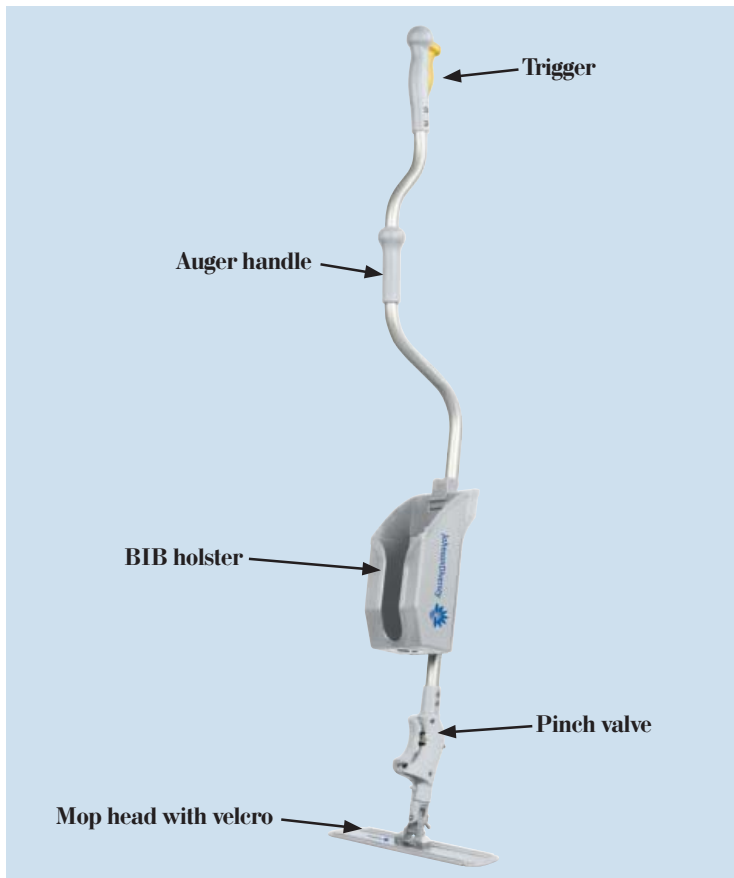

Use Overview:

ProSpeed™/MC Floor Finish Applicator System simplifies the process of applying floor finish with an ergonomic application tool, a simple delivery system for the finish, a 2.5 liter BIB (Bag-in-Box) of finish and an applicator pad.